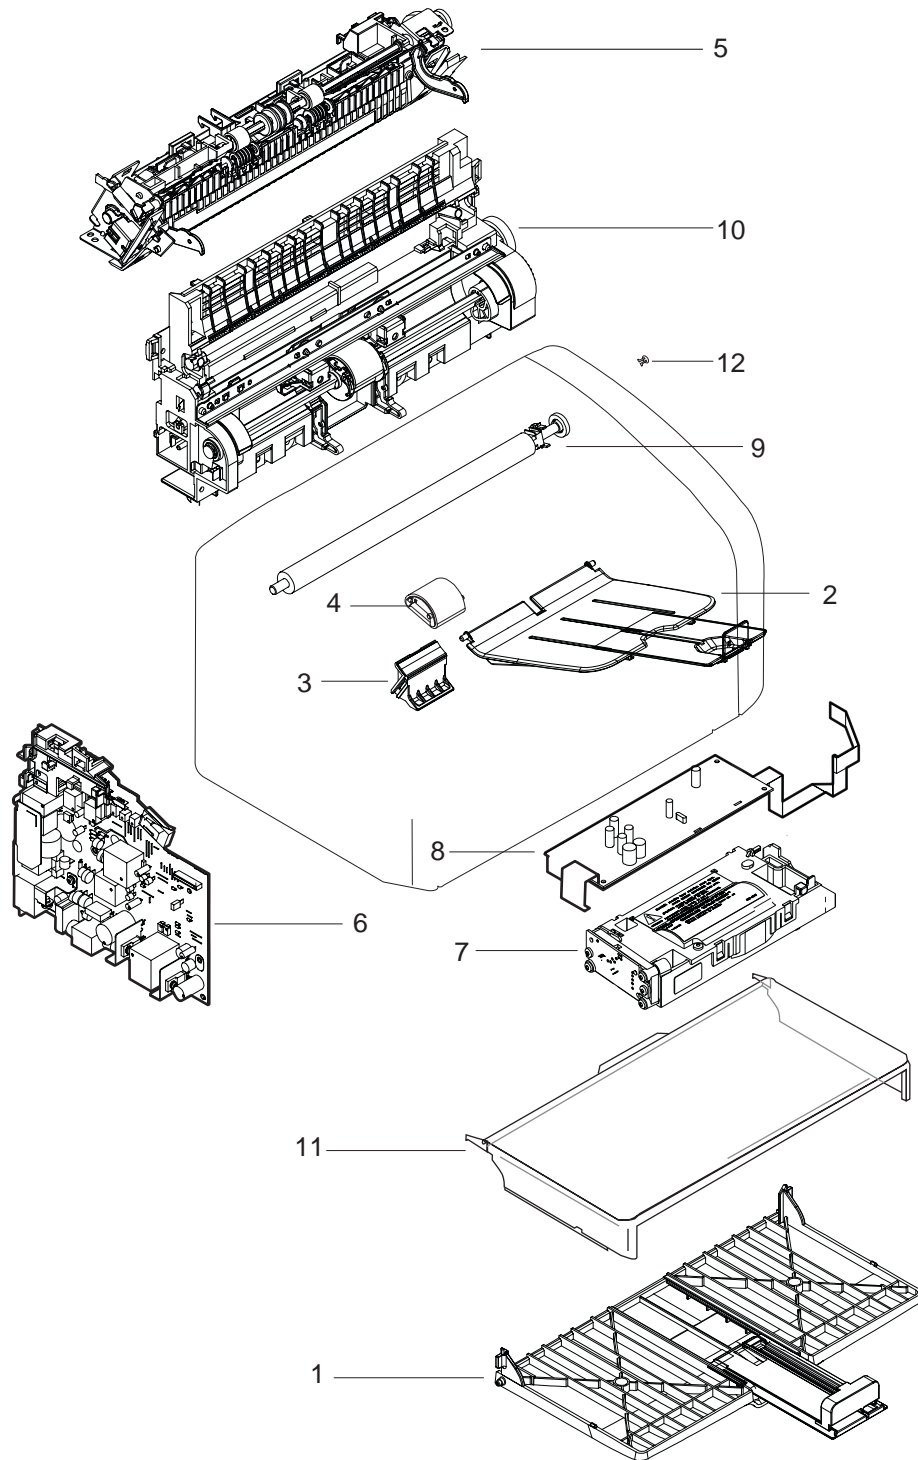

Field-replaceable units

Figure 7-1.

All Models

Ref	Description	Part number	Qty
1	Exchange-LJ1010-110V Printer	Q2460-69001	
1	Exchange-LJ1010-220V Printer	Q2460-69002	
1	Exchange-LJ1012-110V Printer	Q2461-69001	
1	Exchange-LJ1012-220V Printer	Q2461-69002	
2	Exchange-LJ1015-110V Printer	Q2462-69001	
2	Exchange-LJ1015-220V Printer	Q2462-69002	
2	Exchange-LJ1010-220V 3 Year Warranty	Q2463-69001	

Figure 7-2. Exploded View: Field Replaceable Units

Table 7-3. Replaceable Assemblies

Ref	Description	Part number	Qty
1	PAPER PICKUP TRAY ASS'Y	RM1-0629-000	1
2	DELIVERY TRAY ASS'Y	RM1-0659-000	1

Ref	Description	Part number	Qty
3	SEPARATION PAD ASS'Y	RM1-0648-000	1
4	ROLLER, PICKUP	RL1-0266-000	1
5	FUSER (FIXING ASS'Y) 110-127V	RM1-0650-000	1
5	FUSER (FIXING ASS'Y) 220-240V	RM1-0656-000	1
6	ENGINE POWER ASS'Y 110-127V	RM1-0807-000	1
6	ENGINE POWER ASS'Y 220-240V	RM1-0808-000	1
7	LASER SCANNER ASS'Y	RM1-0171-000	1
8	ENGINE CONTROL ASS'Y	RM1-0806-000	1
9	TRANSFER ROLLER ASS'Y	RM1-0658-000	1
10	PAPER PICKUP ASS'Y	RM1-0641-000	1
11	Dust Cover-US	Q2460-67914	1
11	Dust Cover-Worldwide	Q2460-67915	1
12	Door Link Clip (Stopper)	RC1-1957-000	1
N/A	CD Rom-West Europe/America	Q2460-60101	1
N/A	CD Rom-North Europe	Q2460-60102	1
N/A	CD Rom-East Europe	Q2460-60103	1
N/A	CD Rom-Asia	Q2460-60104	1
N/A	CD Rom-China	Q2460-60105	1
N/A	CD-Service and Support Training	Q2460-60106	1
N/A	Service Manual	Q2460-90928	1