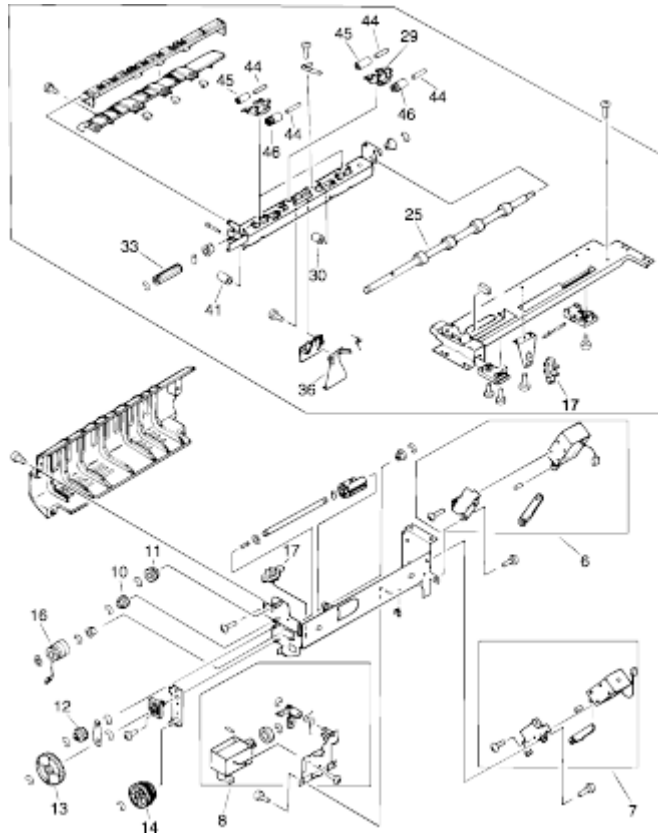

76	RS5-0020	37T Gear
77	RS5-0021	3T Gear

HP NX - IISI / IVSI

Delivery Assembly

Ref	Part #	Description
All	RG5-0381	Delivery Assembly
	RG5-0381E	Delivery Assembly
6	RG5-0063	Flapper Solenoid
7	RG5-0064	Solenoid Unit
8	RG5-0065	Offset Solenoid Unit
10	RS5-0082	23T Gear
11	RS5-0083	26T / 32T Gear