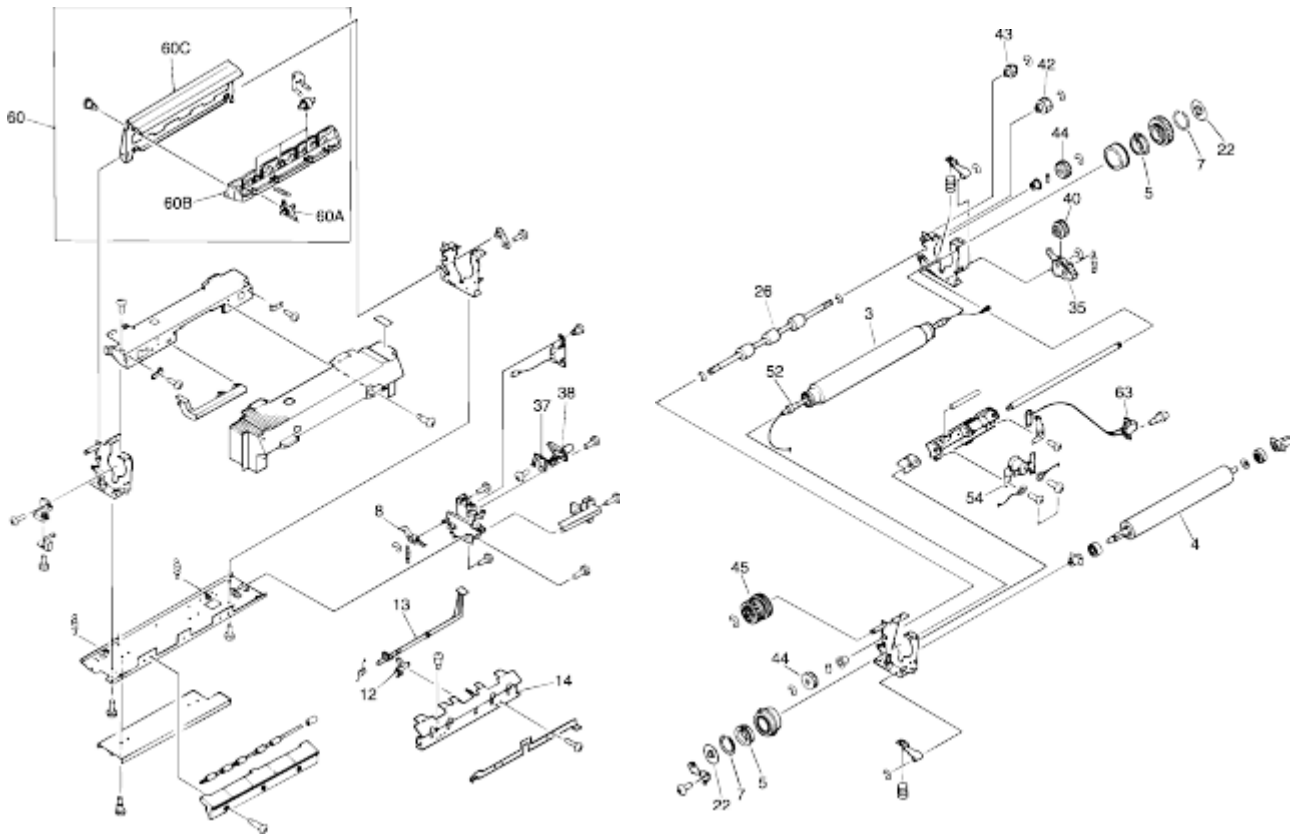

Ref	Part #	Description
All	RG5-0046E	Fixing Assembly
8	RB1-0330	Lever
12	RB1-0368	Sensing Lever Upper
13	RB1-0337	Sensing Lever Lower
14	RB1-0338	Separation Guide
37	RF5-0071	Leaf Spring
38	RF5-0072	Connector
60	RG5-0048	Fixing Delivery Assembly
60A	RB1-0371	Separation Claw
60B	RB1-0372	Separation Claw Holder
60C	RB1-0373	Separation Claw Cover