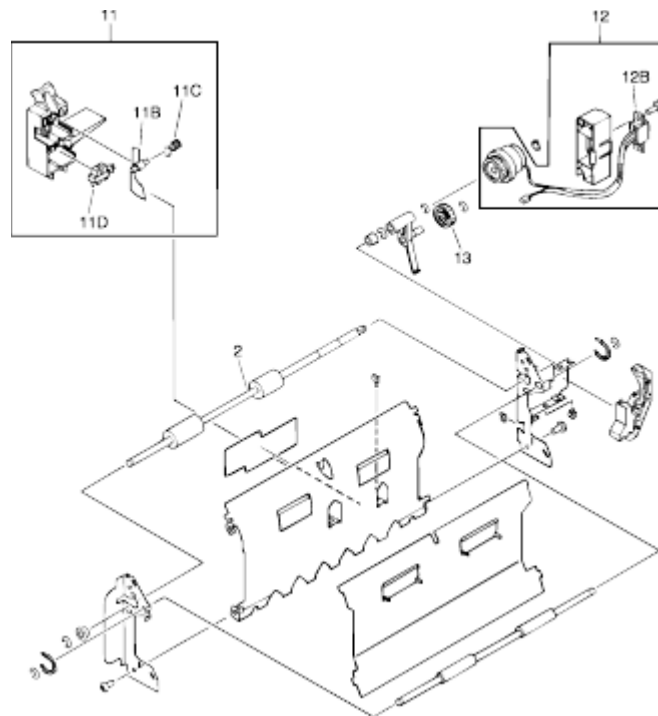

13	RS5-0033	36T Gear
14	RS5-1011	Bushing
15	RS5-1012	Bushing
16	RS5-2016	Spring
17	RS5-2017	Spring

HP NX - IISI / IVSI

Paper Re-feed Assembly

Ref	Part #	Description
All	RG5-0056	Paper Re-feed Assembly
2	RB1-0448	Roller
11	RG5-0057	Sensor Assembly
11B	RB1-0462	Sensor Arm
11C	RS5-2046	Spring