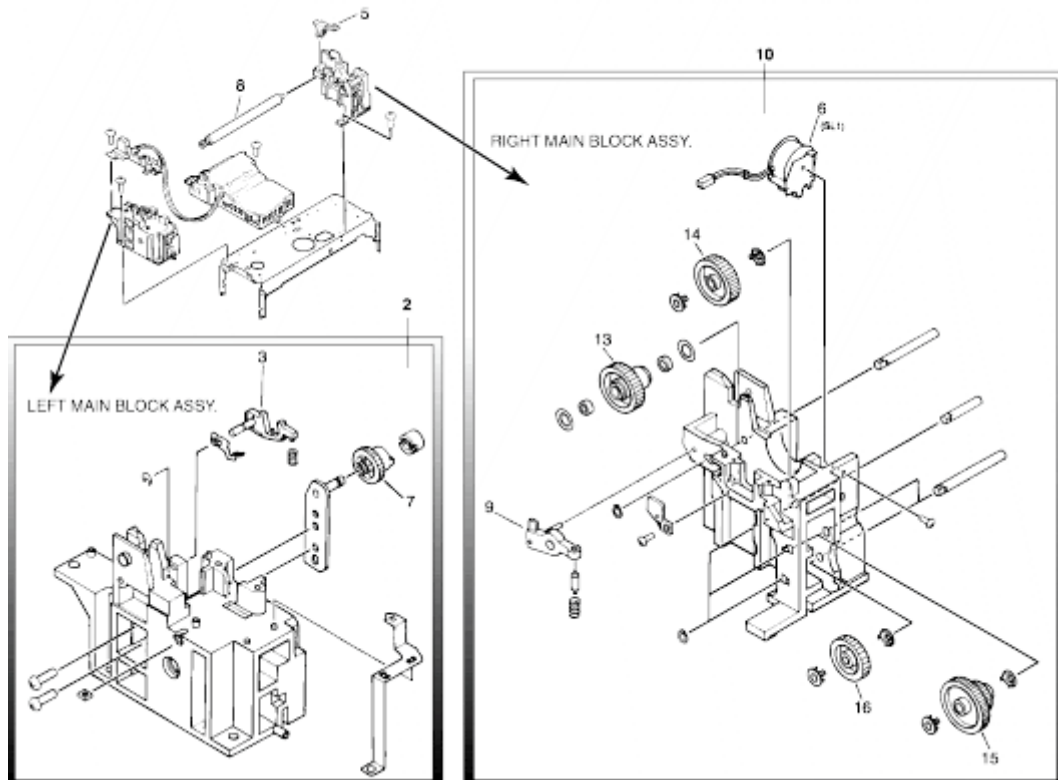

HP NX - IISI / IVSI

Internal Components

Ref	Part #	Description
2	RG5-0038	Left Main Block Assembly
5	RB1-0818	Transfer Roller Clip
6	RH7-5031	Solenoid
7	RS5-0036	24T Gear
8	RG5-0141	Transfer Roller
9	RB1-0260	Right Lifting Arm
10	RG5-0039	Right Main Block Assembly
13	RS5-0037	26T Gear
14	RS5-0038	35T Gear