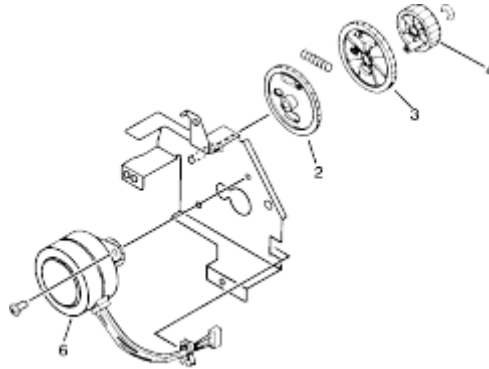

HP NX - IISI / IVSI

Internal Components

Ref	Part #	Description
2	RG5-0038	Left Main Block Assembly
5	RB1-0818	Transfer Roller Clip
6	RH7-5031	Solenoid
7	RS5-0036	24T Gear
8	RG5-0141	Transfer Roller
9	RB1-0260	Right Lifting Arm
10	RG5-0039	Right Main Block Assembly
13	RS5-0037	26T Gear
14	RS5-0038	35T Gear

15	RS5-0039	36T Gear
16	RS5-0040	29T Gear

HP NX - IISI / IVSI

Pick Up Roller Drive Assembly

Ref	Part #	Description
All	RG5-0027	Pick-Up Roller Drive Assembly
2	RS5-0089	52T Gear
3	RS5-0090	52T Gear
4	RS5-0091	29T Gear
6	RH7-1101	Motor